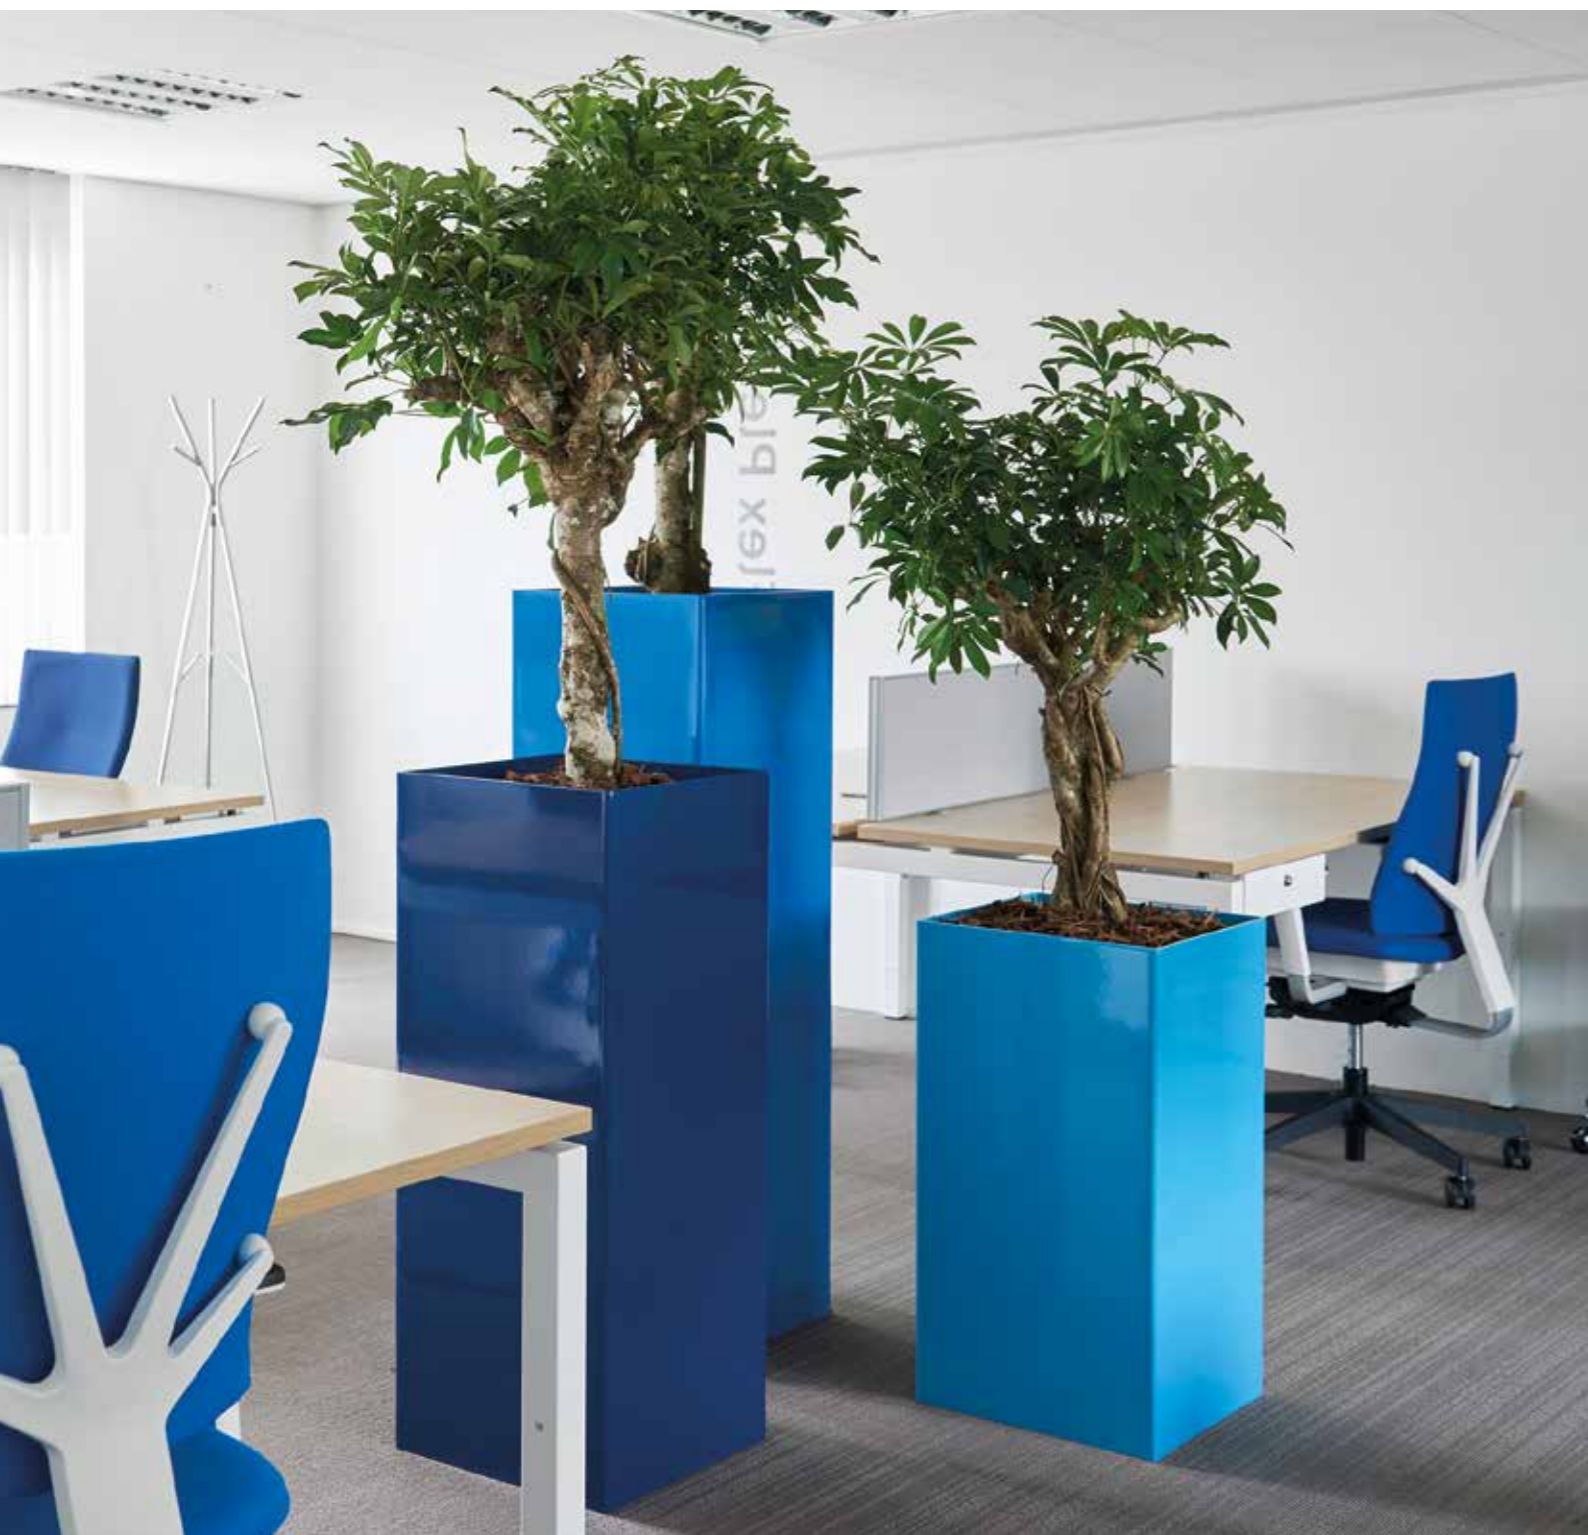

Prestige 40x40x75 NCS S2040-B
Prestige 40x40x100 NCS S2065-R90B
Prestige 40x40x125 NCS S5540-R90B