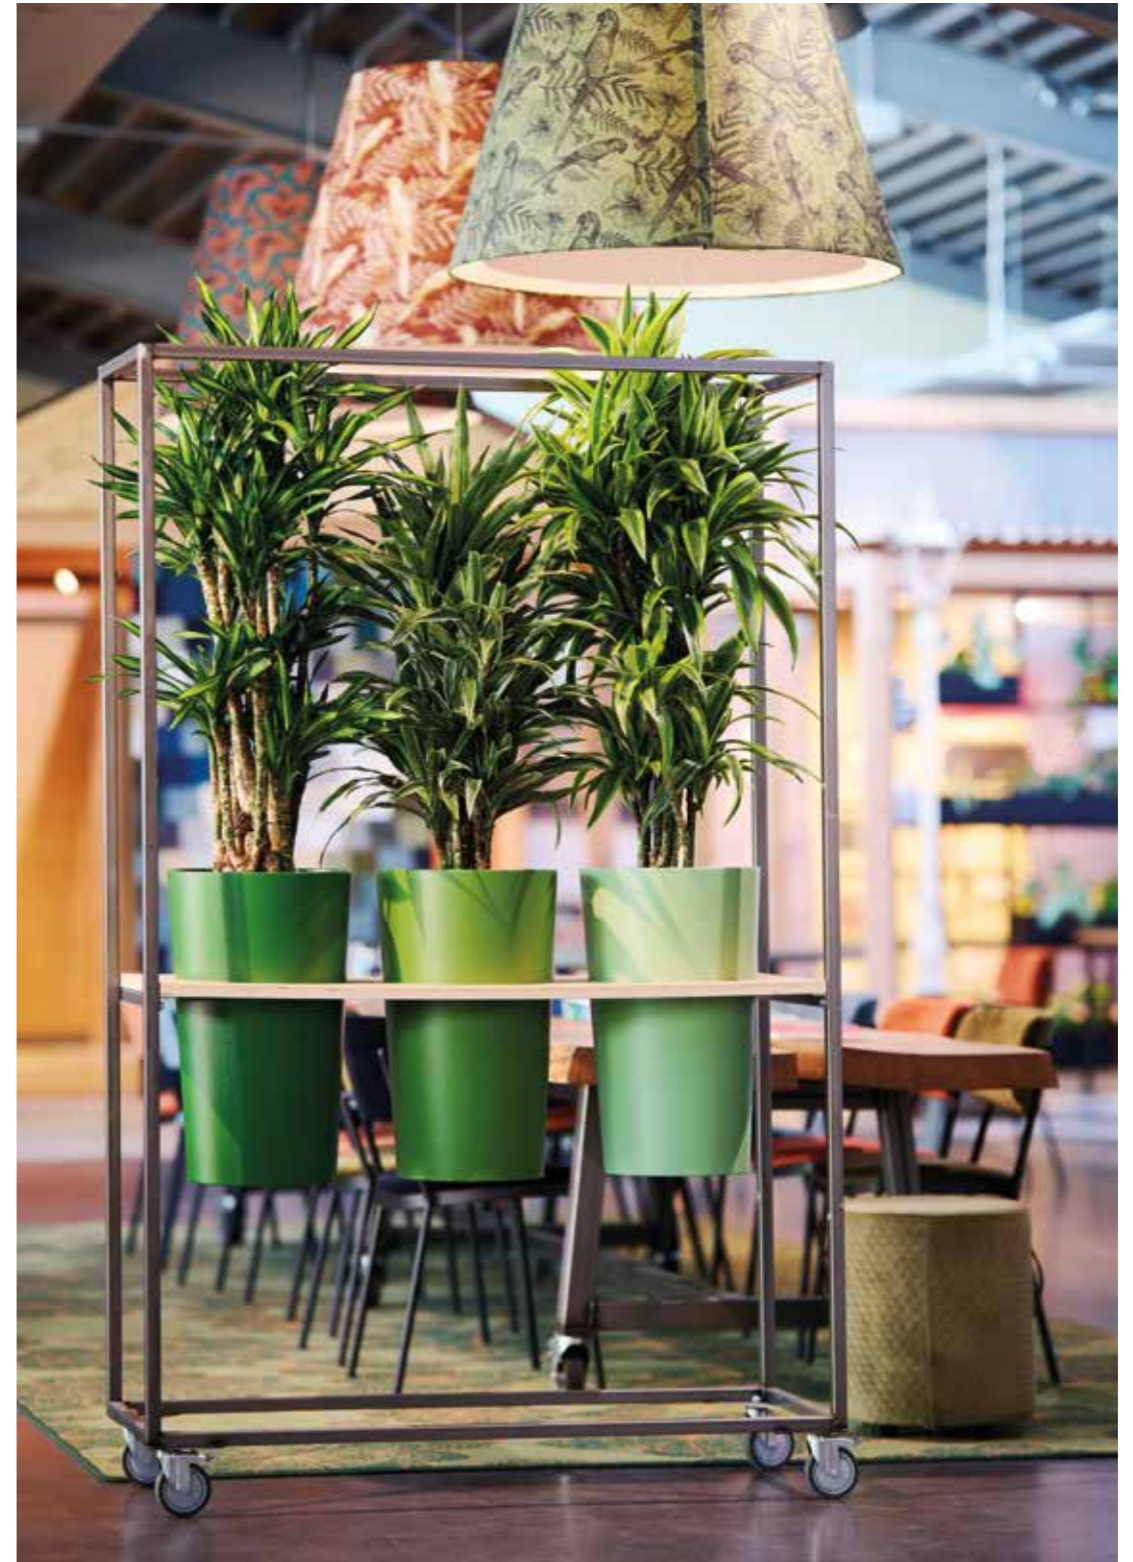

Divisible Stand Industrial 34x34x100 | Parel ø37x36 RAL3015
Divisible Stand Industrial 50x50x65 | Parel ø50x39 RAL6021